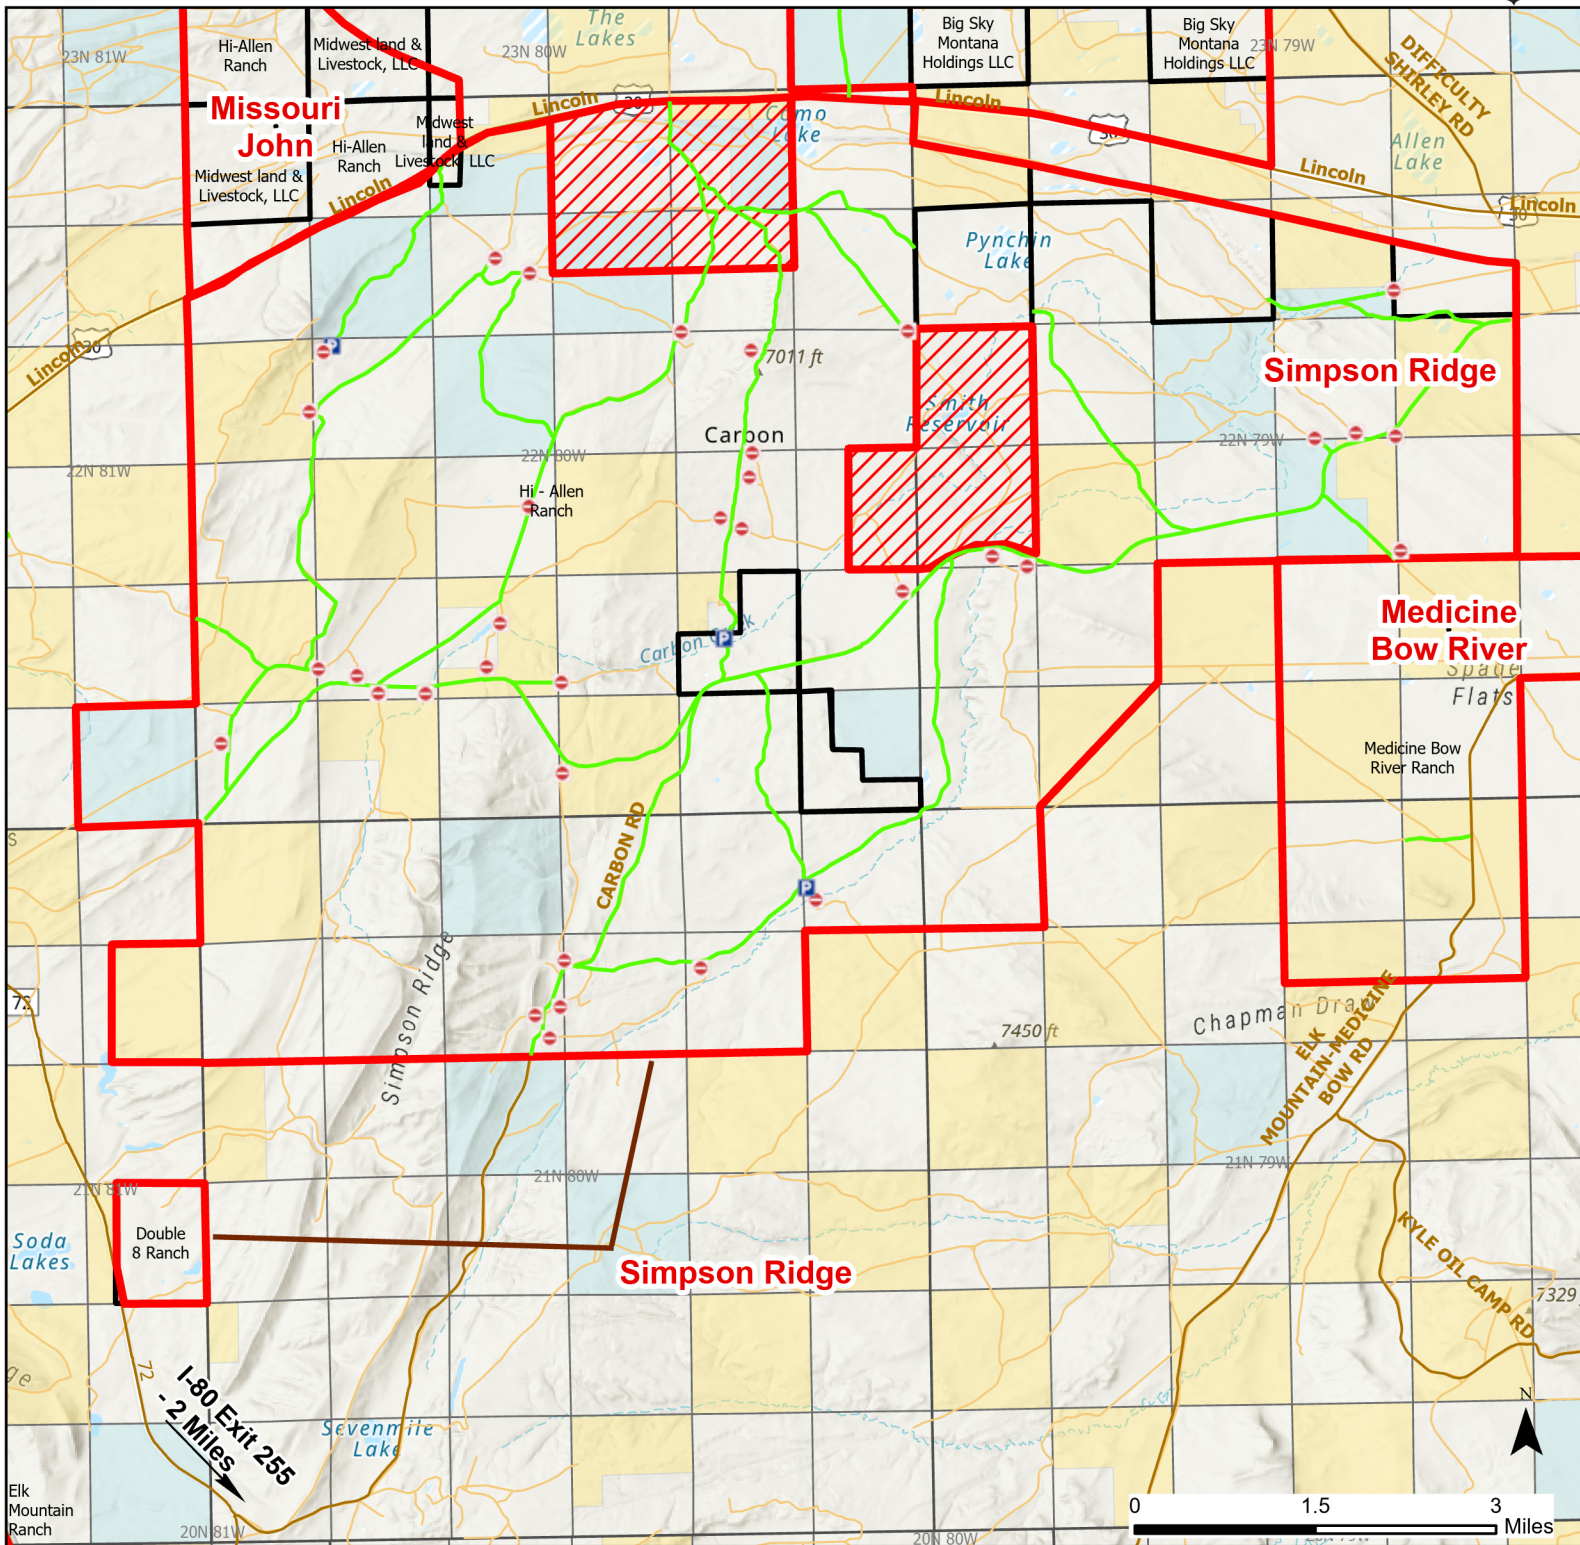

Simpson Ridge Hunter Management Area

2023 Hunt Season

Species allowed to hunt: Antelope

See Ranch Rules for More Information and Restrictions

Hunter Management Area rules apply only to those lands enrolled in the HMA.

This map is for visual use, assistance and general location only, does not represent a survey, and is not to be used for legal conveyance. Hunt Area boundaries are approximate, consult Game and Fish Hunting Regulations for descriptions and restrictions. Access to these private lands for any commercial activity must be gained by contacting the individual landowner(s) directly.